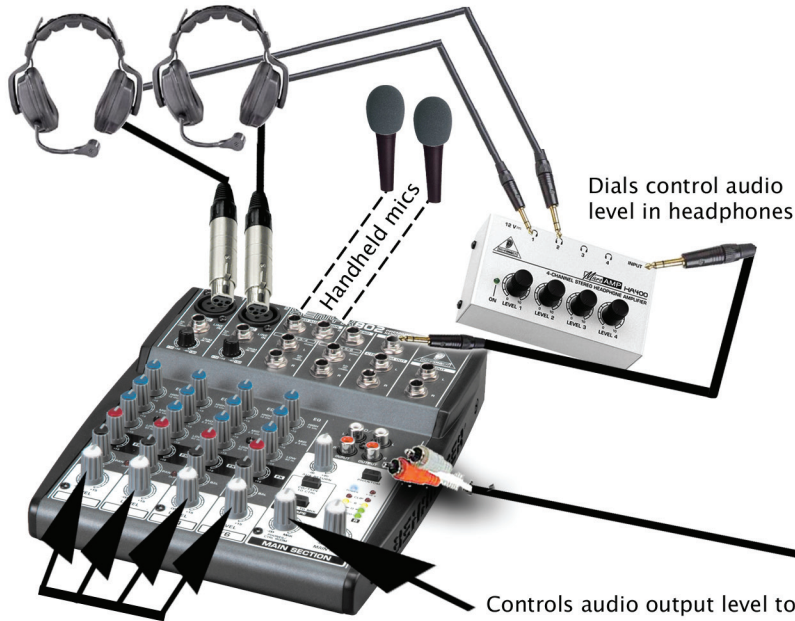

# 17" MACBOOK PRO SET-UP GUIDE

Mic levels:  
Dials 1 and 2 are headsets  
Dials 3 and 4 are optional handheld mics